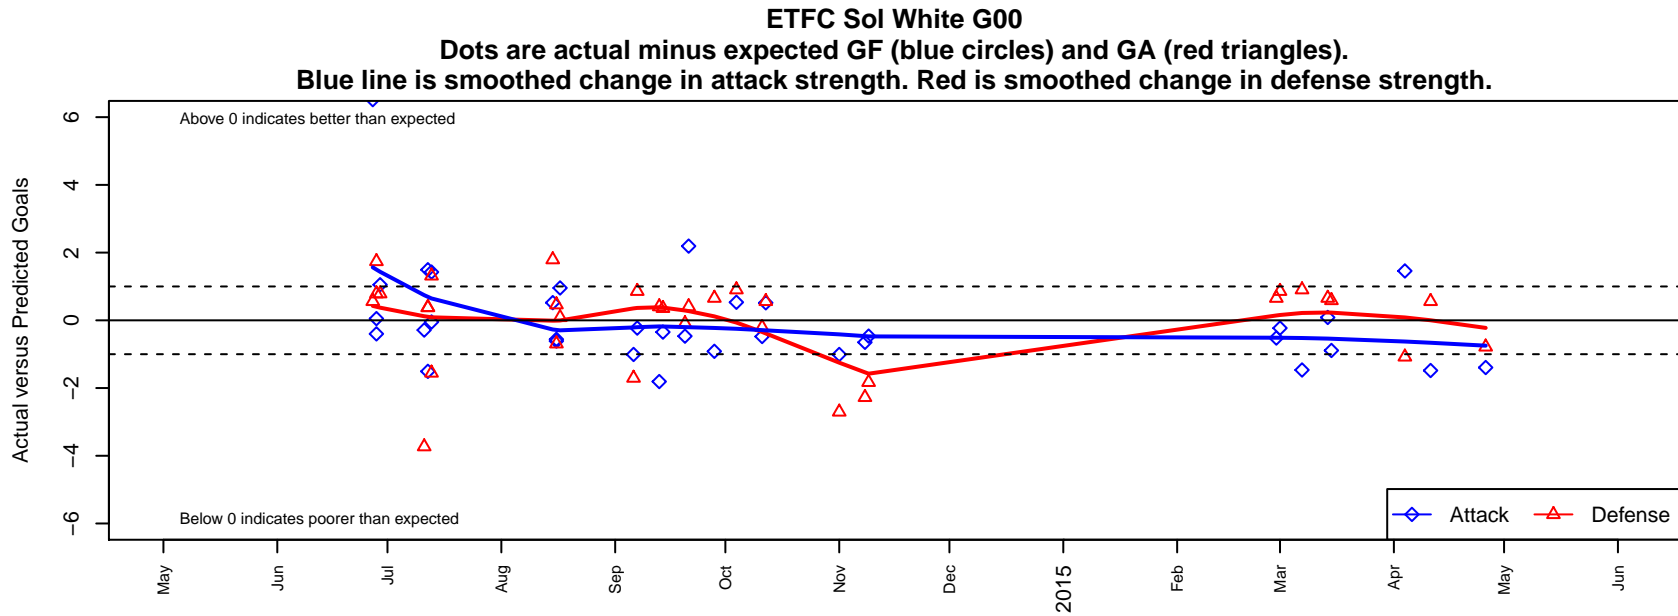

ETFC Sol White G00

Eugene Timbers FC
 Eugene, OR
 G00 total strength=968
 attack=1.58 defense=2.04
 fall league = PTT-B G00 Thorns Div 2
 spr league = Spr OYS G00 Div 2

alt names used:
 ETFC 00 Sol White
 ETFC 00 Sol White
 ETFC Sol White
 ETFC 00 Sol White
 ETFC 00 Sol White
 ETFC 00 Sol White

Venues played:
 2014 Capital Cup GU14 Silver
 2014 Adidas Cup GU14
 2014 Mt Hood Challenge U14
 2014 PTT-B G00 Thorns Div 2
 2014 OYS Presidents Cup G00
 2014 Spr OYS G00 Division 2

**attack and defense variance (black dot)
relative to other teams
and top 10 in region**